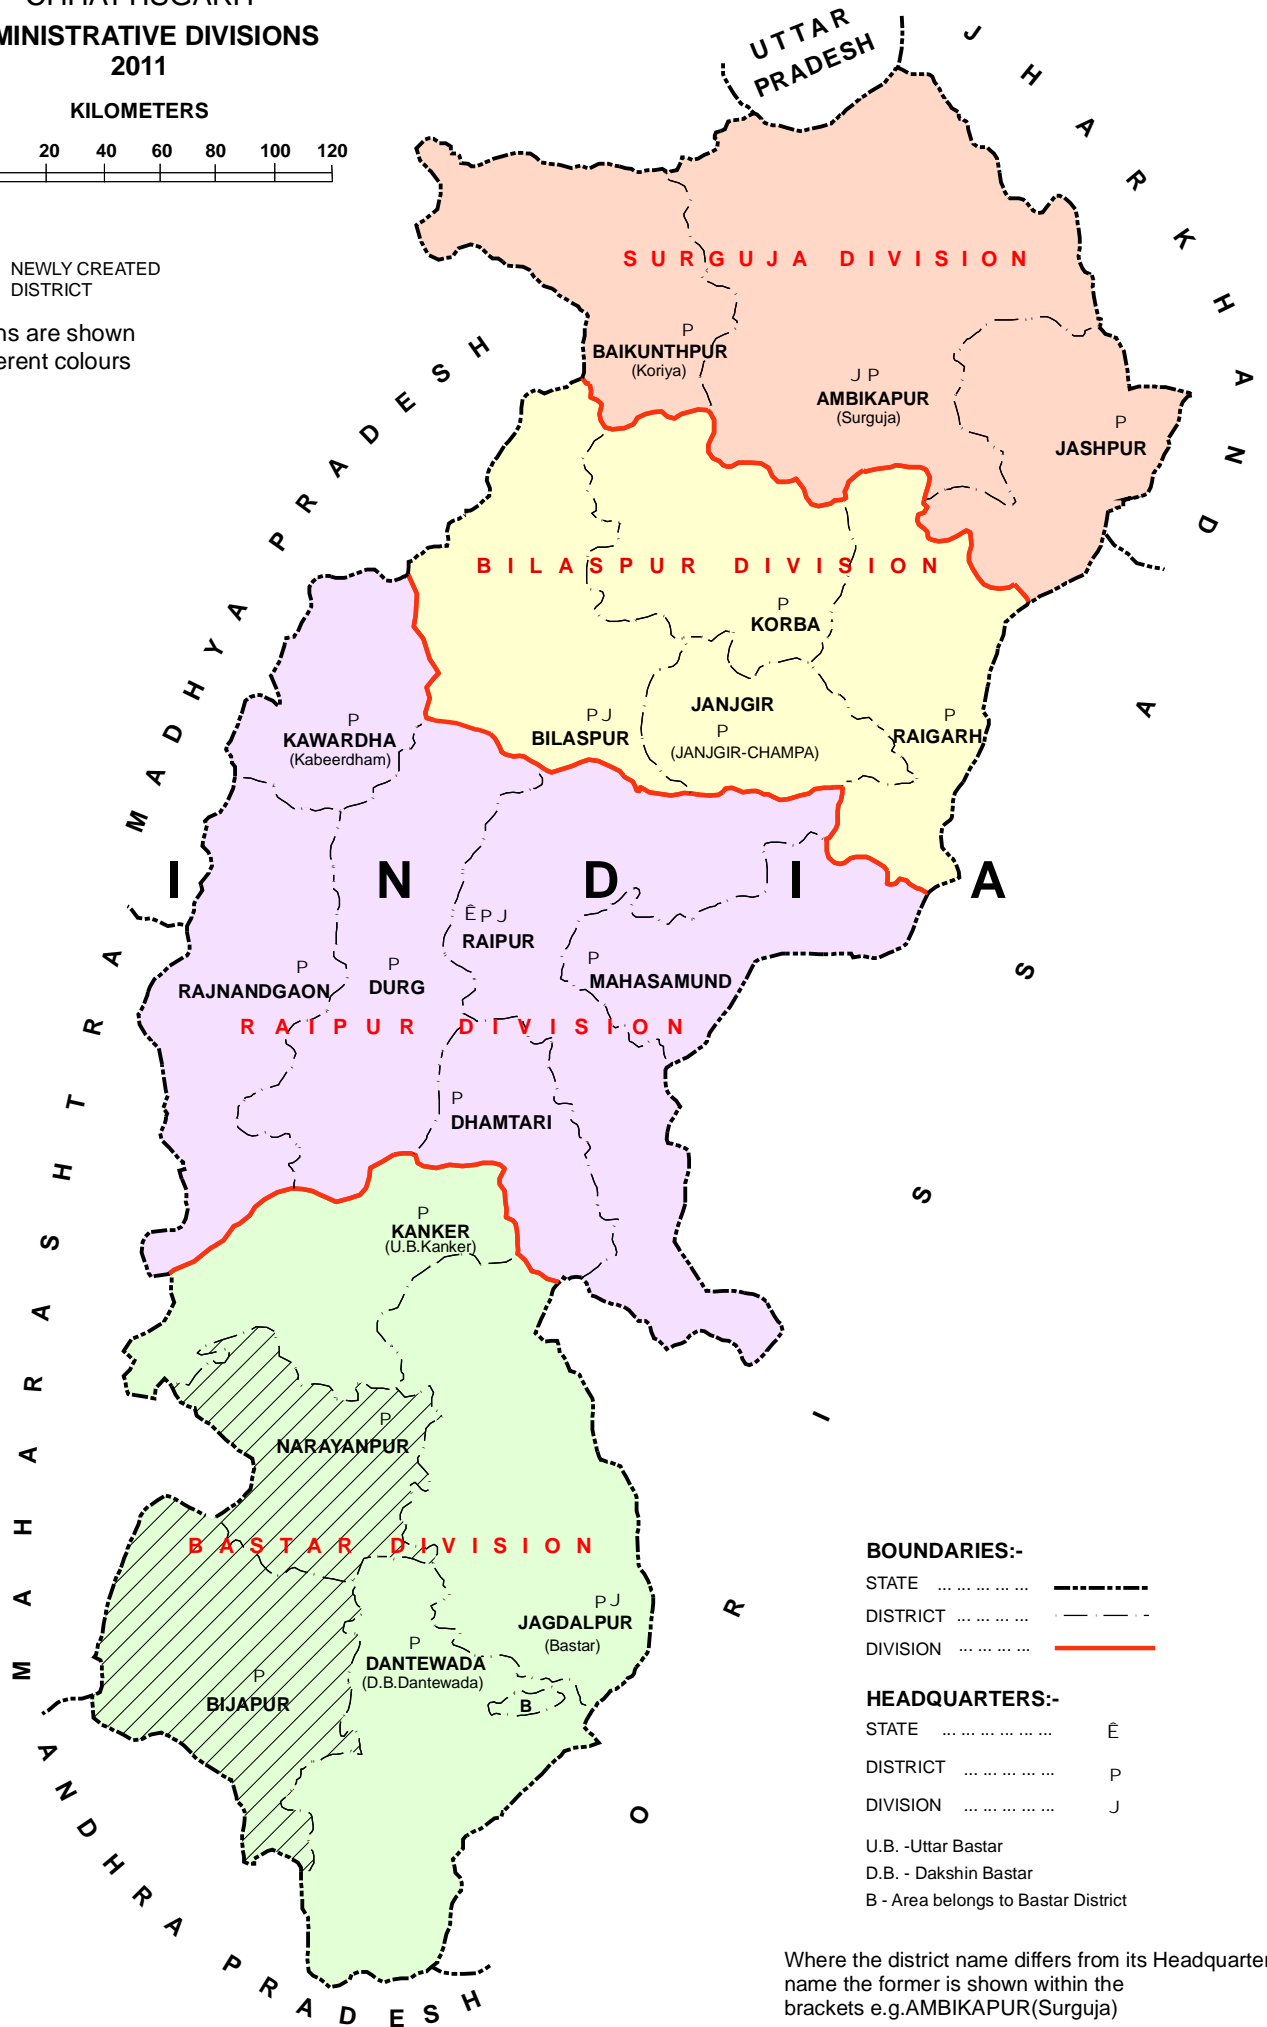

# CHHATTISGARH ADMINISTRATIVE DIVISIONS 2011

KILOMETERS

NEWLY CREATED DISTRICT

Divisions are shown by different colours

Where the district name differs from its Headquarters name the former is shown within the brackets e.g.AMBIKAPUR(Surguja)